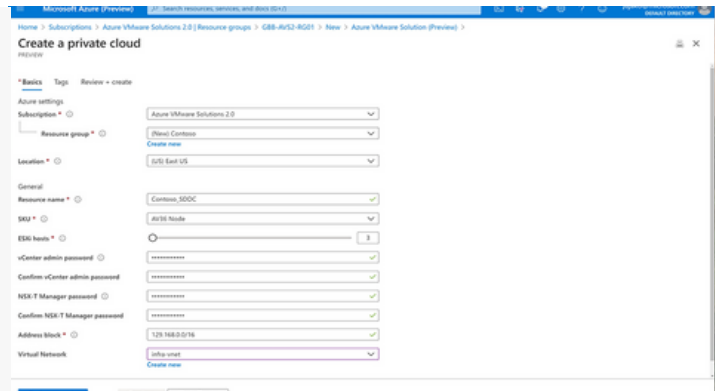

Azure VMware Solution

Move or extend on-premises VMware environments to Azure

See why Azure is the best cloud for your VMware workloads.

Seamlessly integrate your VMware environment with Azure

Easily move your VMware workloads to Azure and increase your productivity with elasticity, scale, and fast provisioning cycles. View and create vSphere VMs in the Azure portal via API calls or CLI, automate deployments, and enable single sign-on. Enhance your workloads with the full range of Azure compute, monitor, backup, database, IoT, and AI services.