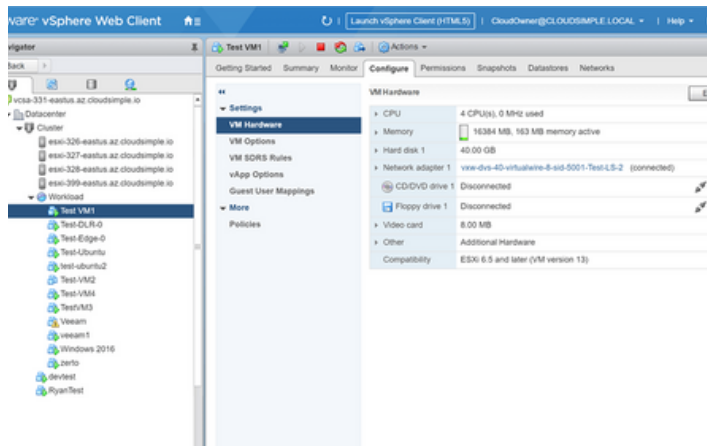

Azure VMware Solution

Move or extend on-premises VMware environments to Azure

See why Azure is the best cloud for your VMware workloads.

Seamlessly integrate your VMware environment with Azure

Easily move your VMware workloads to Azure and increase your productivity with elasticity, scale, and fast provisioning cycles. View and create vSphere VMs in the Azure portal via API calls or CLI, automate deployments, and enable single sign-on. Enhance your workloads with the full range of Azure compute, monitor, backup, database, IoT, and AI services.

Use your existing VMware investments with Azure

Get on-demand access to additional capacity when you consolidate, retire, or expand existing datacenters. Move to Azure seamlessly using VMware's HCX technology and continue to manage your environment using the same VMware tools you already know: vSphere Client, NSX-T, Power CLI, or any popular DevOps toolchain. Ensure operational continuity when redeploying your vSphere-based applications to Azure, and avoid the complexity of application refactoring.